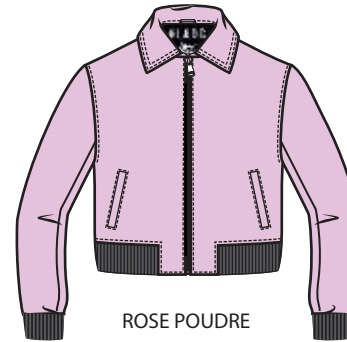

MEN

GARY

GOAT VELOURS

PALY

SAND

ROSE POUFRE

ARTIC

DARK NAVY