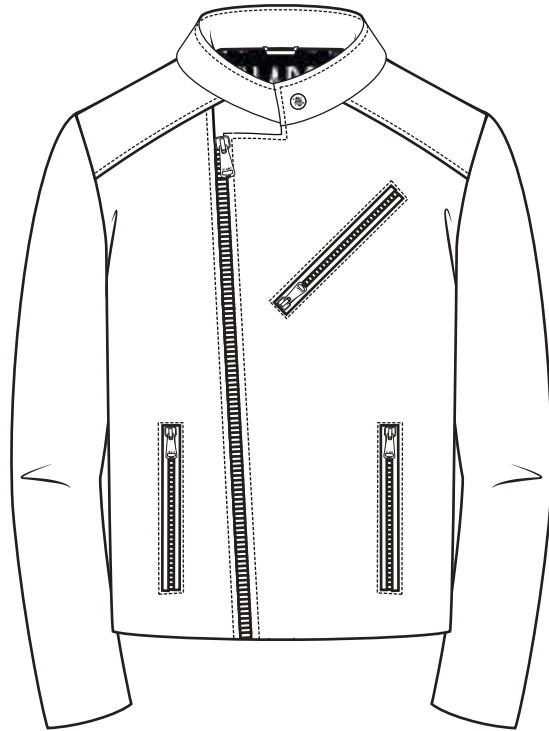

PV Retail : 379€

#LADC

COLLECTION SPRING SUMMER 18

MEN

JASON PRINT

BIBER

JASON
LET LOVE

JASON
PEACE ONE